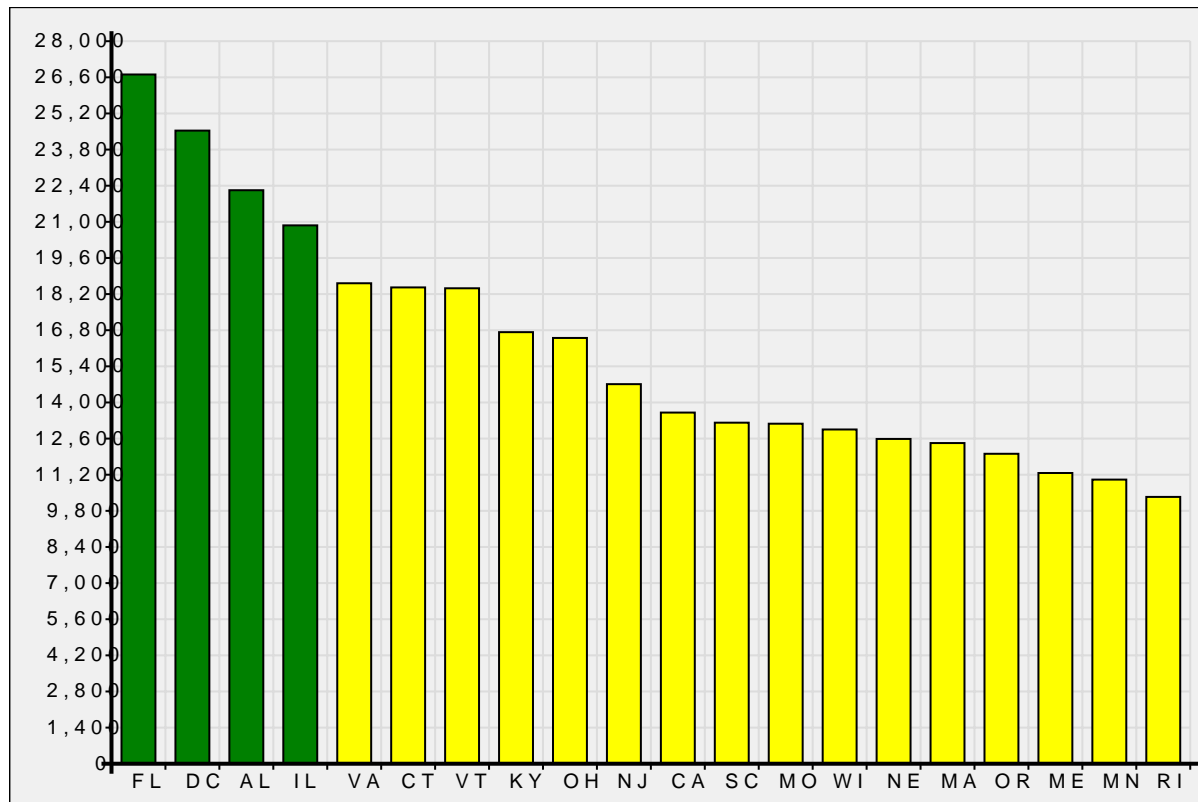

# Master Summary with drill down

This report links back to the sample report 2. You can begin to see the possibilities for inter-connecting reports

<b>name</b>	<b>total</b>
FL - Florida	26710
DC - District of Columbia	24535
AL - Alabama	22225
IL - Illinois	20863
VA - Virginia	18620
CT - Connecticut	18458
VT - Vermont	18425
KY - Kentucky	16725
OH - Ohio	16500
NJ - New Jersey	14710
CA - California	13608
SC - South Carolina	13217
MO - Missouri	13177
WI - Wisconsin	12953
NE - Nebraska	12586
MA - Massachusetts	12427
OR - Oregon	12011
ME - Maine	11267

<b>name</b>	<b>total</b>
MN - Minnesota	11011
RI - Rhode Island	10340
SD - South Dakota	9538
NY - New York	9325
NC - North Carolina	8999
NH - New Hampshire	8869
ND - North Dakota	8797
IA - Iowa	7887
MD - Maryland	7682
MS - Mississippi	6954
TN - Tennessee	6929
WA - Washington	6126
PA - Pennsylvania	6032
NV - Nevada	6023
CO - Colorado	5036
TX - Texas	4993
OK - Oklahoma	4401
ID - Idaho	4238
GA - Georgia	4167
AZ - Arizona	3810
LA - Louisiana	3353
WY - Wyoming	3213
DE - Delaware	2396
NM - New Mexico	2156
UT - Utah	2099
MT - Montana	1977
AK - Alaska	1866
WV - West Virginia	1011
Total of all States	(458245)