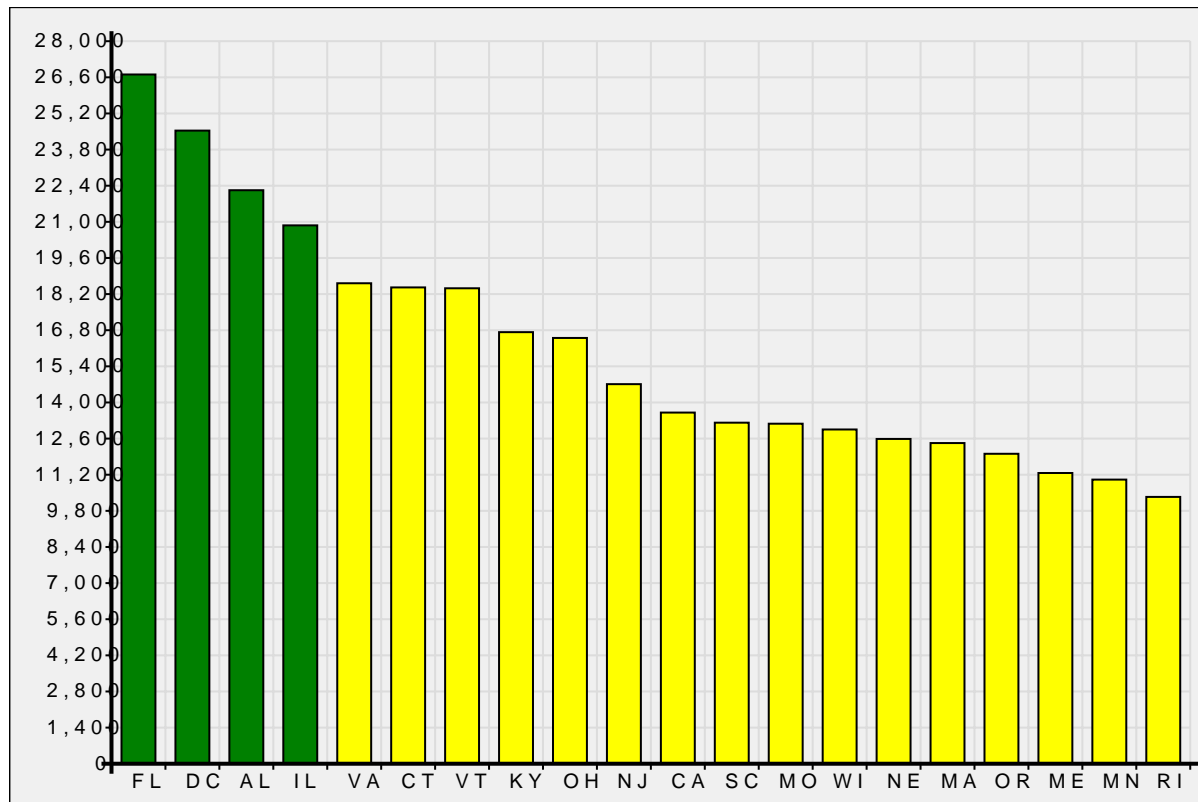

Master Summary with drill down

This report links back to the sample report 2. You can begin to see the possibilities for inter-connecting reports

name	total
FL - Florida	26710
DC - District of Columbia	24535
AL - Alabama	22225
IL - Illinois	20863
VA - Virginia	18620
CT - Connecticut	18458
VT - Vermont	18425
KY - Kentucky	16725
OH - Ohio	16500
NJ - New Jersey	14710
CA - California	13608
SC - South Carolina	13217
MO - Missouri	13177
WI - Wisconsin	12953
NE - Nebraska	12586
MA - Massachusetts	12427
OR - Oregon	12011
ME - Maine	11267

name	total
MN - Minnesota	11011
RI - Rhode Island	10340
SD - South Dakota	9538
NY - New York	9325
NC - North Carolina	8999
NH - New Hampshire	8869
ND - North Dakota	8797
IA - Iowa	7887
MD - Maryland	7682
MS - Mississippi	6954
TN - Tennessee	6929
WA - Washington	6126
PA - Pennsylvania	6032
NV - Nevada	6023
CO - Colorado	5036
TX - Texas	4993
OK - Oklahoma	4401
ID - Idaho	4238
GA - Georgia	4167
AZ - Arizona	3810
LA - Louisiana	3353
WY - Wyoming	3213
DE - Delaware	2396
NM - New Mexico	2156
UT - Utah	2099
MT - Montana	1977
AK - Alaska	1866
WV - West Virginia	1011
Total of all States	(458245)