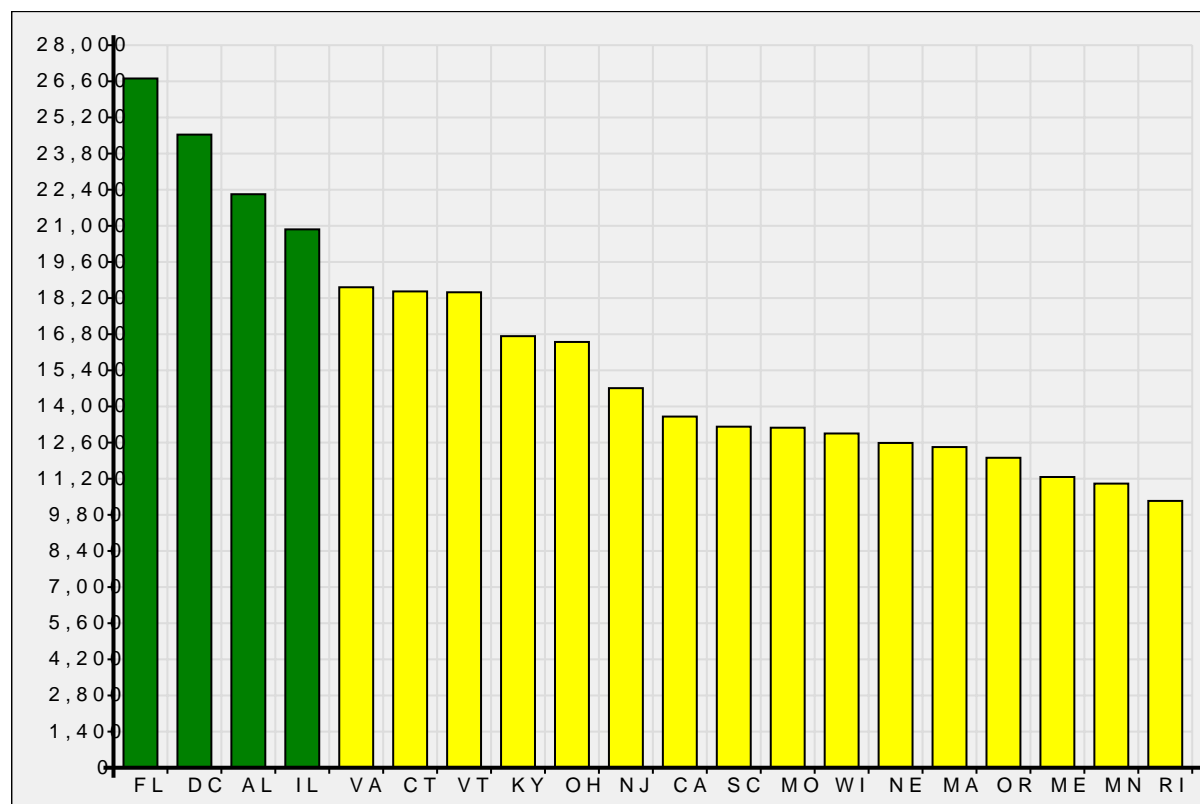

Master Summary with drill down

This report links back to the sample report 2. You can begin to see the possibilities for inter-connecting reports

name	total
FL - Florida	26710
DC - District of Columbia	24535
AL - Alabama	22225
IL - Illinois	20863
VA - Virginia	18620
CT - Connecticut	18458
VT - Vermont	18425
KY - Kentucky	16725
OH - Ohio	16500
NJ - New Jersey	14710
CA - California	13608
SC - South Carolina	13217
MO - Missouri	13177
WI - Wisconsin	12953
NE - Nebraska	12586
MA - Massachusetts	12427
OR - Oregon	12011
ME - Maine	11267

name	total
MN - Minnesota	11011
RI - Rhode Island	10340
SD - South Dakota	9538
NY - New York	9325
NC - North Carolina	8999
NH - New Hampshire	8869
ND - North Dakota	8797
IA - Iowa	7887
MD - Maryland	7682
MS - Mississippi	6954
TN - Tennessee	6929
WA - Washington	6126
PA - Pennsylvania	6032
NV - Nevada	6023
CO - Colorado	5036
TX - Texas	4993
OK - Oklahoma	4401
ID - Idaho	4238
GA - Georgia	4167
AZ - Arizona	3810
LA - Louisiana	3353
WY - Wyoming	3213
DE - Delaware	2396
NM - New Mexico	2156
UT - Utah	2099
MT - Montana	1977
AK - Alaska	1866
WV - West Virginia	1011
Total of all States	(458245)